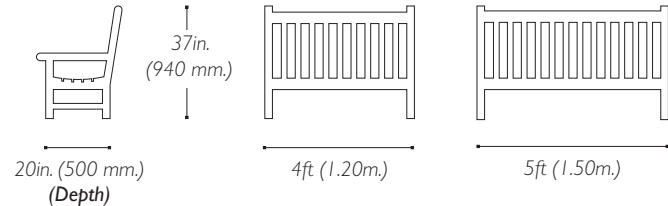

The Scarborough

Originating initially as a one-off bespoke commission, the Scarborough bench proved so successful that it was subsequently developed as one of Woodcraft UK's standard ranges. The Scarborough's sturdy construction and attractive appearance has proved to have an extensive appeal, and it is now firmly established as one of Woodcraft UK's most popular designs.

Standard seat lengths: 4ft (1.20m.), 5ft (1.50m.), 6ft (1.80m.)

The Scarborough

The Bedale

The lightest bench in Woodcraft UK's range, the Bedale bench is easy to move and re-locate, yet it still retains the combination of strength, durability and elegance that are the hallmarks of Woodcraft UK's creations. Like all of Woodcraft UK's products, the Bedale is hand-crafted to the very highest standards, using traditional construction methods, and is ideal for the domestic location.

Standard seat lengths: 4ft (1.20m.), 5ft (1.50m.)

The Bedale