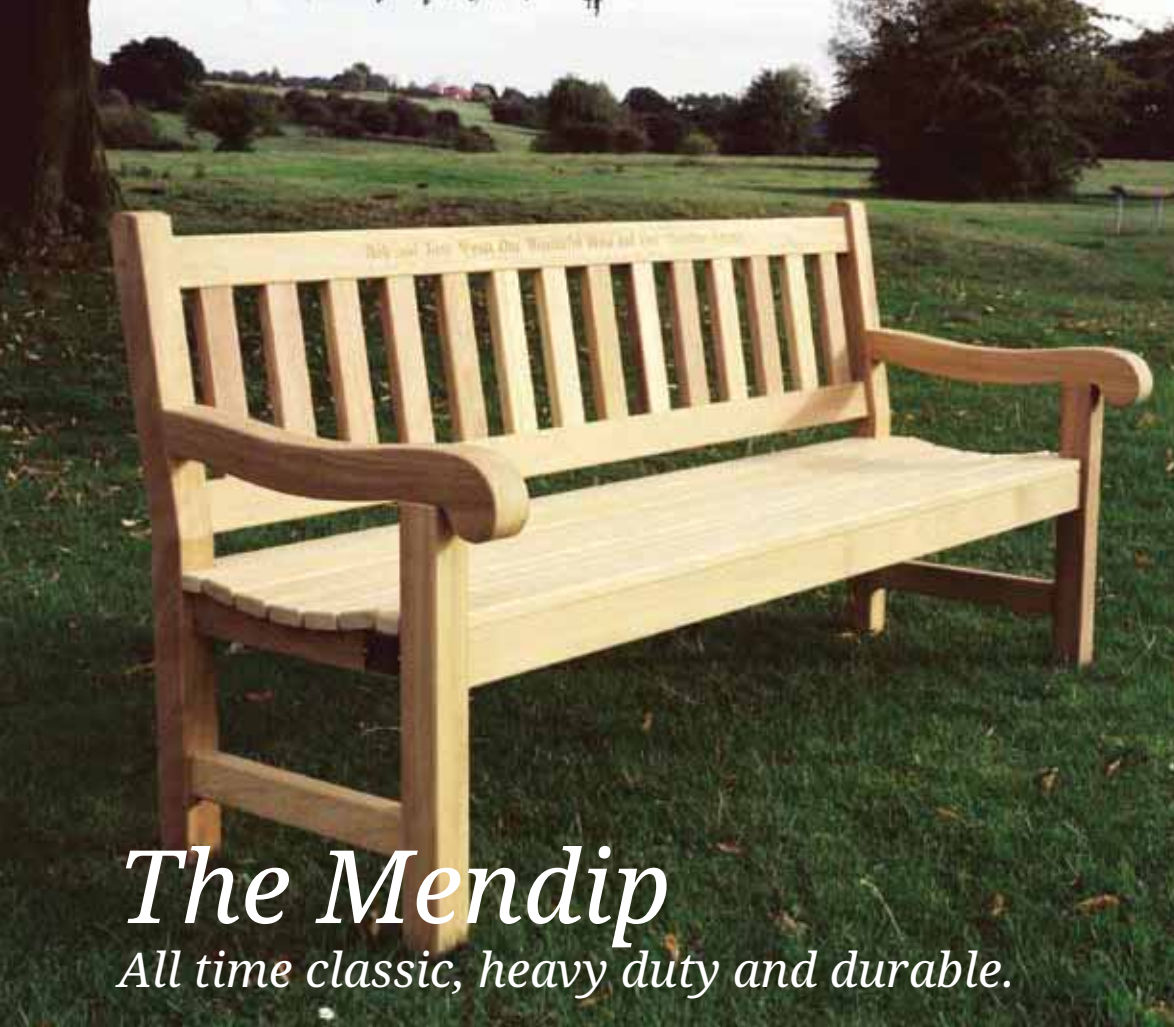

The Mendip

All time classic, heavy duty and durable.

The Mendip bench is one of Woodcraft UK's most impressive creations, possessing those superior qualities of appearance, durability and weather resistance for which the company's products are renowned, and presenting these in a form that blends harmoniously with the outdoor environment.

Sturdy in construction and stylish in design, the Mendip bench will bring a new dimension of appeal to private garden or public area, providing a welcome resting place for generations of visitors.

Standard seat lengths: 4ft (1.20m.), 5ft (1.50m.), 6ft (1.80m), 8ft (2.40m.) – this latter version featuring a centre leg for maximum solidity and stability.