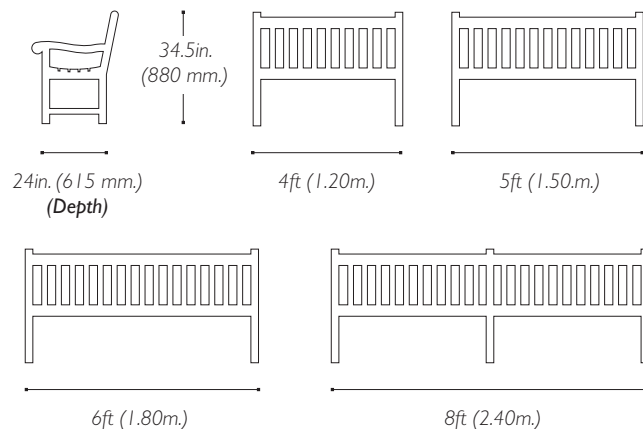

The Mendip

All time classic, heavy duty and durable.

The Mendip bench is one of Woodcraft UK's most impressive creations, possessing those superior qualities of appearance, durability and weather resistance for which the company's products are renowned, and presenting these in a form that blends harmoniously with the outdoor environment.

Sturdy in construction and stylish in design, the Mendip bench will bring a new dimension of appeal to private garden or public area, providing a welcome resting place for generations of visitors.

Standard seat lengths: 4ft (1.20m.), 5ft (1.50m.), 6ft (1.80m), 8ft (2.40m.) – this latter version featuring a centre leg for maximum solidity and stability.