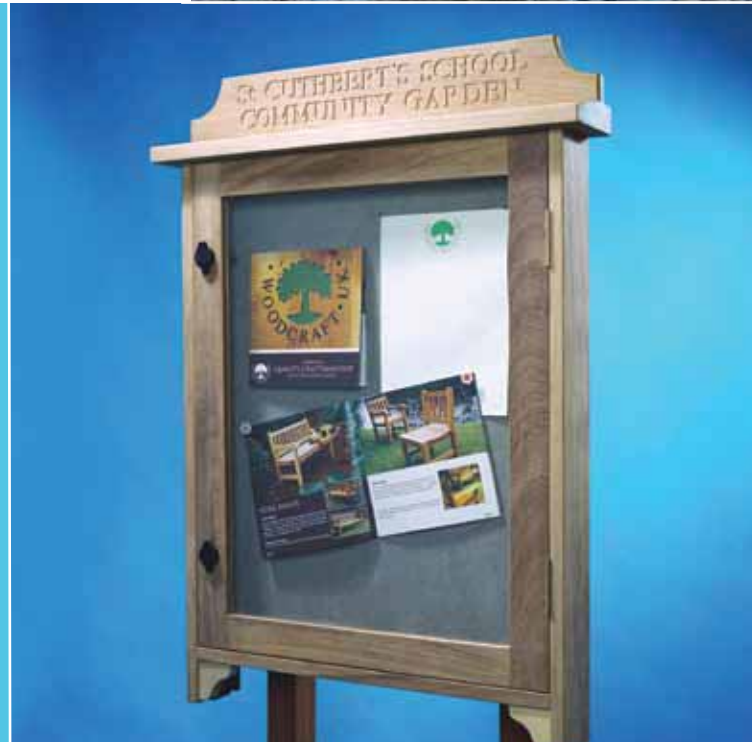

Noticeboards

Posters and written notices still have an important role to play, despite the advent of hi-tech communication systems, and Woodcraft UK's wooden or steel notice and display boards can ensure that their message comes across clearly and remains undamaged by the elements. The company's range of parish noticeboards and church signs comprise single, double and triple bay boards, craftsman-built from top quality hardwood and fronted by toughened safety glass or unbreakable polycarbonate.

Woodcraft UK's steel or timber noticeboards are available with a choice of pinboard or magnetic-strip backing, and each bay has the capacity to display four A4 sheets. To ensure that the contents remain in good condition, each bay is weather-sealed on three sides and vented at the bottom. Doors can be lockable or fitted with non-locking handles, and an optional header board can be supplied for an appropriate inscription.

Post and wall fittings are available as required, and although Woodcraft UK produces its noticeboards to a standard format it also offers a bespoke service to cater for all customer needs – in terms of dimension, design and materials.