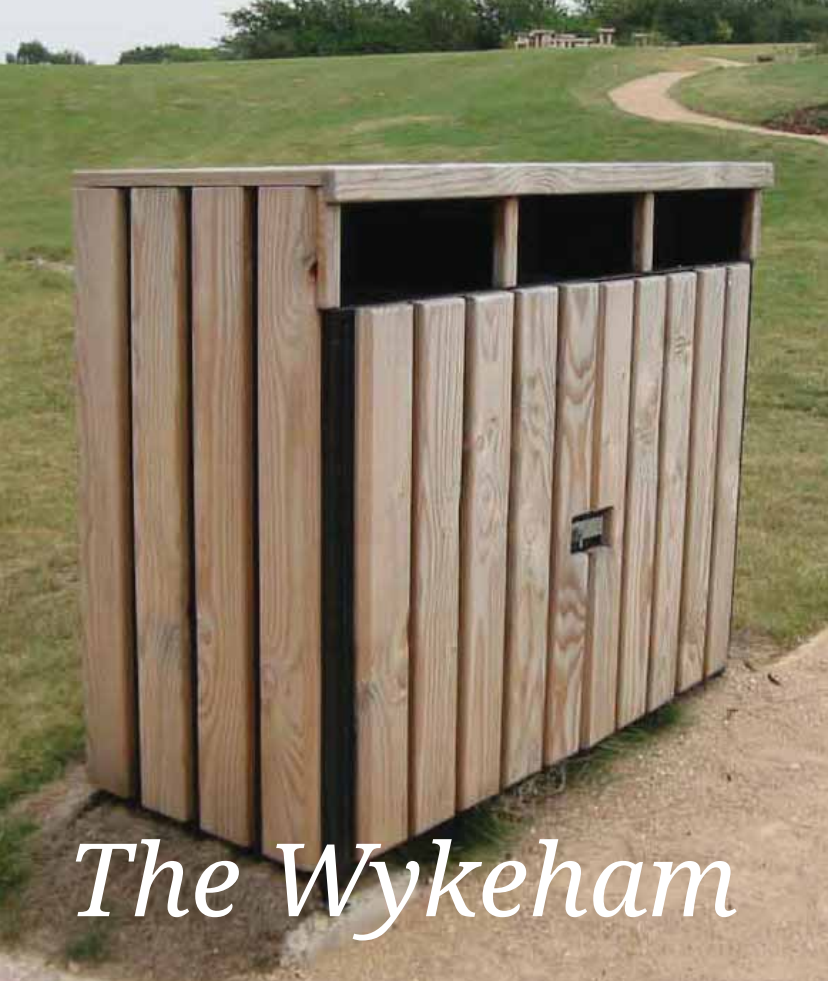

Sturdy in construction and stylish in design, the Mendip bench will bring a new dimension of appeal to private garden or public area, providing a welcome resting place for generations of visitors.

Standard seat lengths: 4ft (1.20m.), 5ft (1.50m.), 6ft (1.80m), 8ft (2.40m.) – this latter version featuring a centre leg for maximum solidity and stability.

A truly distinguished addition to any garden, Woodcraft UK's superb hand-built Lutyens bench serves as a fitting tribute to an iconic figure whose creative genius conjured into being the miniature delights of Queen Mary's Dolls' House - today preserved in Windsor Castle - and the imposing magnificence of The Cenotaph in Whitehall. Standard seat lengths: 6ft 3in. (1.90m.) & 9ft 2in.( 2.80m.).