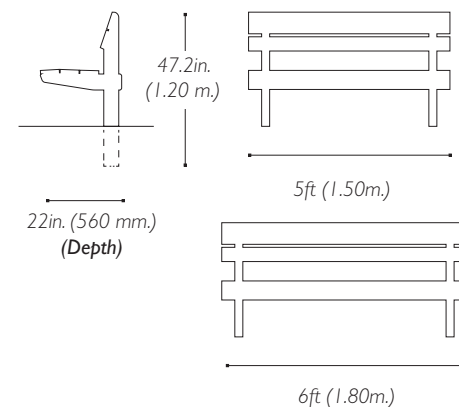

The Staxton

A simple yet attractively styled hand-made seat, of formidable construction, the Staxton is built to last and designed to remain securely positioned in the location of your choice – thanks to extended legs that are concreted into the ground. The Staxton is particularly suitable for parks, woodlands, highways and public sites where high durability and low maintenance are an important consideration.

Standard seat lengths: 5ft (1.50m.), 6ft (1.80m.).