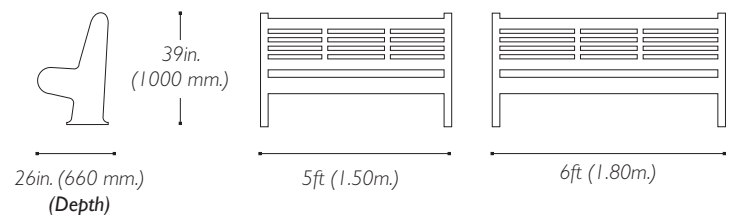

The Lastingham Bench