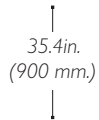

35.4in.
(900 mm.)