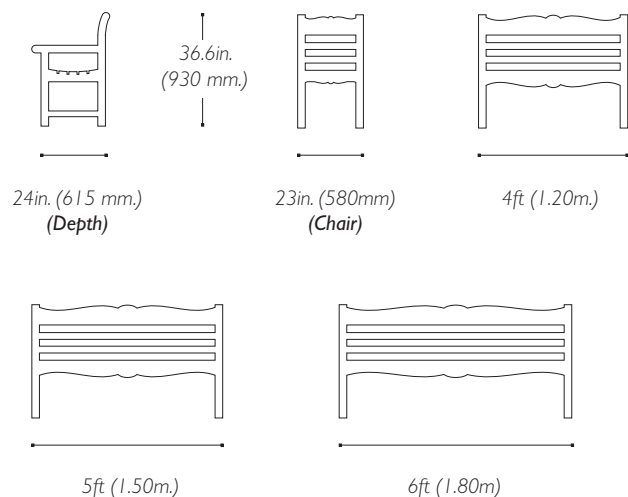

The Beverley chair and armchair

Style and sturdiness are equally important considerations for garden furniture, and Woodcraft UK's Beverley chair blends these two elements perfectly. Inspired design and a slightly lighter construction give the Beverley an air of elegance, while strength is ensured through the application of the skilled craftsman's techniques. The Beverley can be supplied either as a chair or as an armchair version with square or flat arms, and high seat and lower seat versions are also available for those requiring an additional degree of comfort and convenience.

Standard seat length: 23in. (580mm)

Sizing options

See Modifications on page 32 for options on top rails and arms and fixing solutions on page 33.