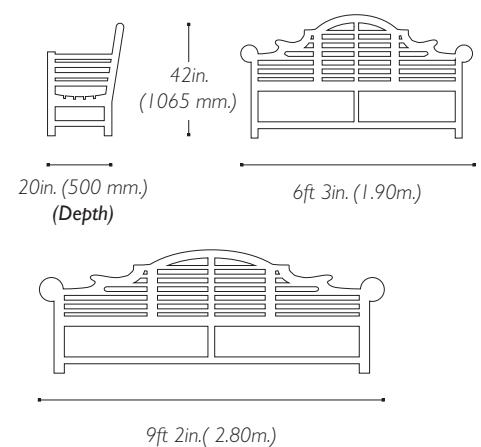

The Lutyens

The Lutyens Garden Bench was one of the most admired designs of Sir Edward Lutyens, whose boundless creativity and imagination produced masterpieces in fields as diverse as architecture and furniture design. Woodcraft UK's re-creation of this magnificent bench remains true to Lutyen's original design, with its unusual frame, beautifully ordered slats on the back, fabulously carved back-rest and autograph armrests.

A truly distinguished addition to any garden, Woodcraft UK's superb hand-built Lutyens bench serves as a fitting tribute to an iconic figure whose creative genius conjured into being the miniature delights of Queen Mary's Dolls' House - today preserved in Windsor Castle - and the imposing magnificence of The Cenotaph in Whitehall. Standard seat lengths: 6ft 3in. (1.90m.) & 9ft 2in.(2.80m.).